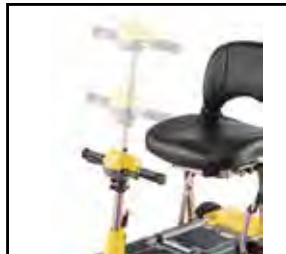

Yoga

 **merits**

 **12 Volt
Sales**
SALES & SERVICES

Yoga

Features

- Strong light-weight alloy aluminum frame designed for easy folding and carrying
- Small foldable scooter for easy storage and transportation
- Lightweight 24 volt Li-ion battery with quick charge 2A off board charger
- Height and angle adjustable steering tiller to fit individual users
- Ideal for both indoor and outdoor use
- Patented Twin-front-wheels w/spring suspension system offers excellent stability
- Armrest as standard.
- Comfortable padded seat and backrest
- Optional battery charging station, for charging the battery away from the scooter.
- Built in speed reduction switch which is activated when turning offering exceptional safety.

Weight kg/lb

battery/ea	total with battery, w/o armrest	capacity
1.7/	25.7/56.7	113/250

Side

Side

Hard Case Open

Hard Case

Height adjustable tiller

Folded