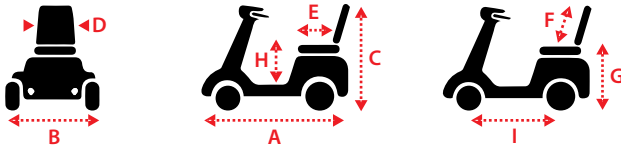

Yoga

 **merits**

 **12 Volt
Sales**
SALES & SERVICES

Yoga

Features

- Strong light-weight alloy aluminum frame designed for easy folding and carrying
- Small foldable scooter for easy storage and transportation
- Lightweight 24 volt Li-ion battery with quick charge 2A off board charger
- Height and angle adjustable steering tiller to fit individual users
- Ideal for both indoor and outdoor use
- Patented Twin-front-wheels w/spring suspension system offers excellent stability
- Armrest as standard.
- Comfortable padded seat and backrest
- Optional battery charging station, for charging the battery away from the scooter.
- Built in speed reduction switch which is activated when turning offering exceptional safety.

Dimensions cm/in

Overall Dimension – Unfolded : A x B x C	98 x 43.5 x 102.5cm/ 38.6 x 17 x 40.3"
Overall Dimension – Folded : A x B x C	52 x 43.5 x 64cm/ 20.5 x 17 x 25.2"
Seat Dimension : D x E x F	40.5 x 35 x 31.5cm/ 16 x 13.8 x 12.4"
Seat Height from Ground : G	59.5cm/23.4"
Seat Height from Deck : H	39cm/15.4"
Wheel Base : I	78.5cm/31"

Weight kg/lb

battery/ea	total with battery, w/o armrest	capacity
1.7/	25.7/56.7	113/250

Side

Side

Hard Case Open

Hard Case

Height adjustable tiller

Folded

Technical Specs

Max Speed	6kph/4mph
Range	18km/11.25mi
Turn Radius	96cm/37.8"
Ground clearance	9.5cm/3.7"
Motor	DC 24V, 80W (Rating)/ 340W (Max)
Controller	PG S-Drive 45A
Battery	Li-Ion Battery 24V/11.5A/H
Charger	4A off-board
Gradient	6°
Front Wheel	6" (153x40) foam filled tire
Rear Wheel	7" (178x45) foam filled tire
Brake	Electromagnetic brake