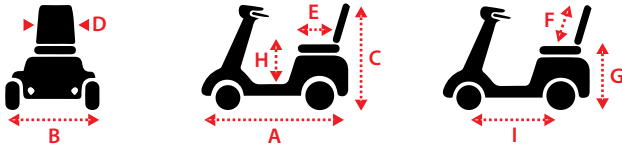

Eco 745

Eco 745

Features

- Stylish eye catching design with attractive modern colour range
- Loop handlebars offer comfortable finger or thumb throttle operation
- Adjustable high back contoured seat with simple operation of slide and swivel mechanisms to allow maximum user comfort
- Infinite adjustment of steering tiller allowing everyone to easily find a comfortable position
- High mount charger socket means easy access when charging
- Removable front basket with carry handle
- Adjustable power saving LED headlight, indicators front and rear, rear tail lights and reverse warning
- Half speed switch fitted.

Dimensions cm/in

Overall Dimension A x B x C	120 x 61 x 99cm/47 x 24 x 39"
Seat Dimension : D x E x F	46 x 40 x 46cm/18 x 16 x 18"
Seat Height from Ground : G	53-58cm/21-23"
Seat Height from Deck : H	40-47cm/16-18.5"
Wheel Base : I	85cm/33.5"

Weight kg/lb

base	battery/ea	seat	total with battery	capacity
51/112	10/22	15/33	86/190	136/300

Technical Specs

Max Speed	10kph/6.25mph
Range	20-30km/13-20mi
Turn Radius	157cm/62"
Ground clearance	9.5cm/3.74"
Motor	DC 24V, 210W (Rating)/715W (Max)
Controller	S-Drive 70A
Battery	12V/34A/H x 2pcs
Charger	5A off-board
Gradient	6°
Front Wheel	10" Pneumatic tire
Rear Wheel	10" Pneumatic tire
Brake	intelligent, regenerative, electromagnetic brakes